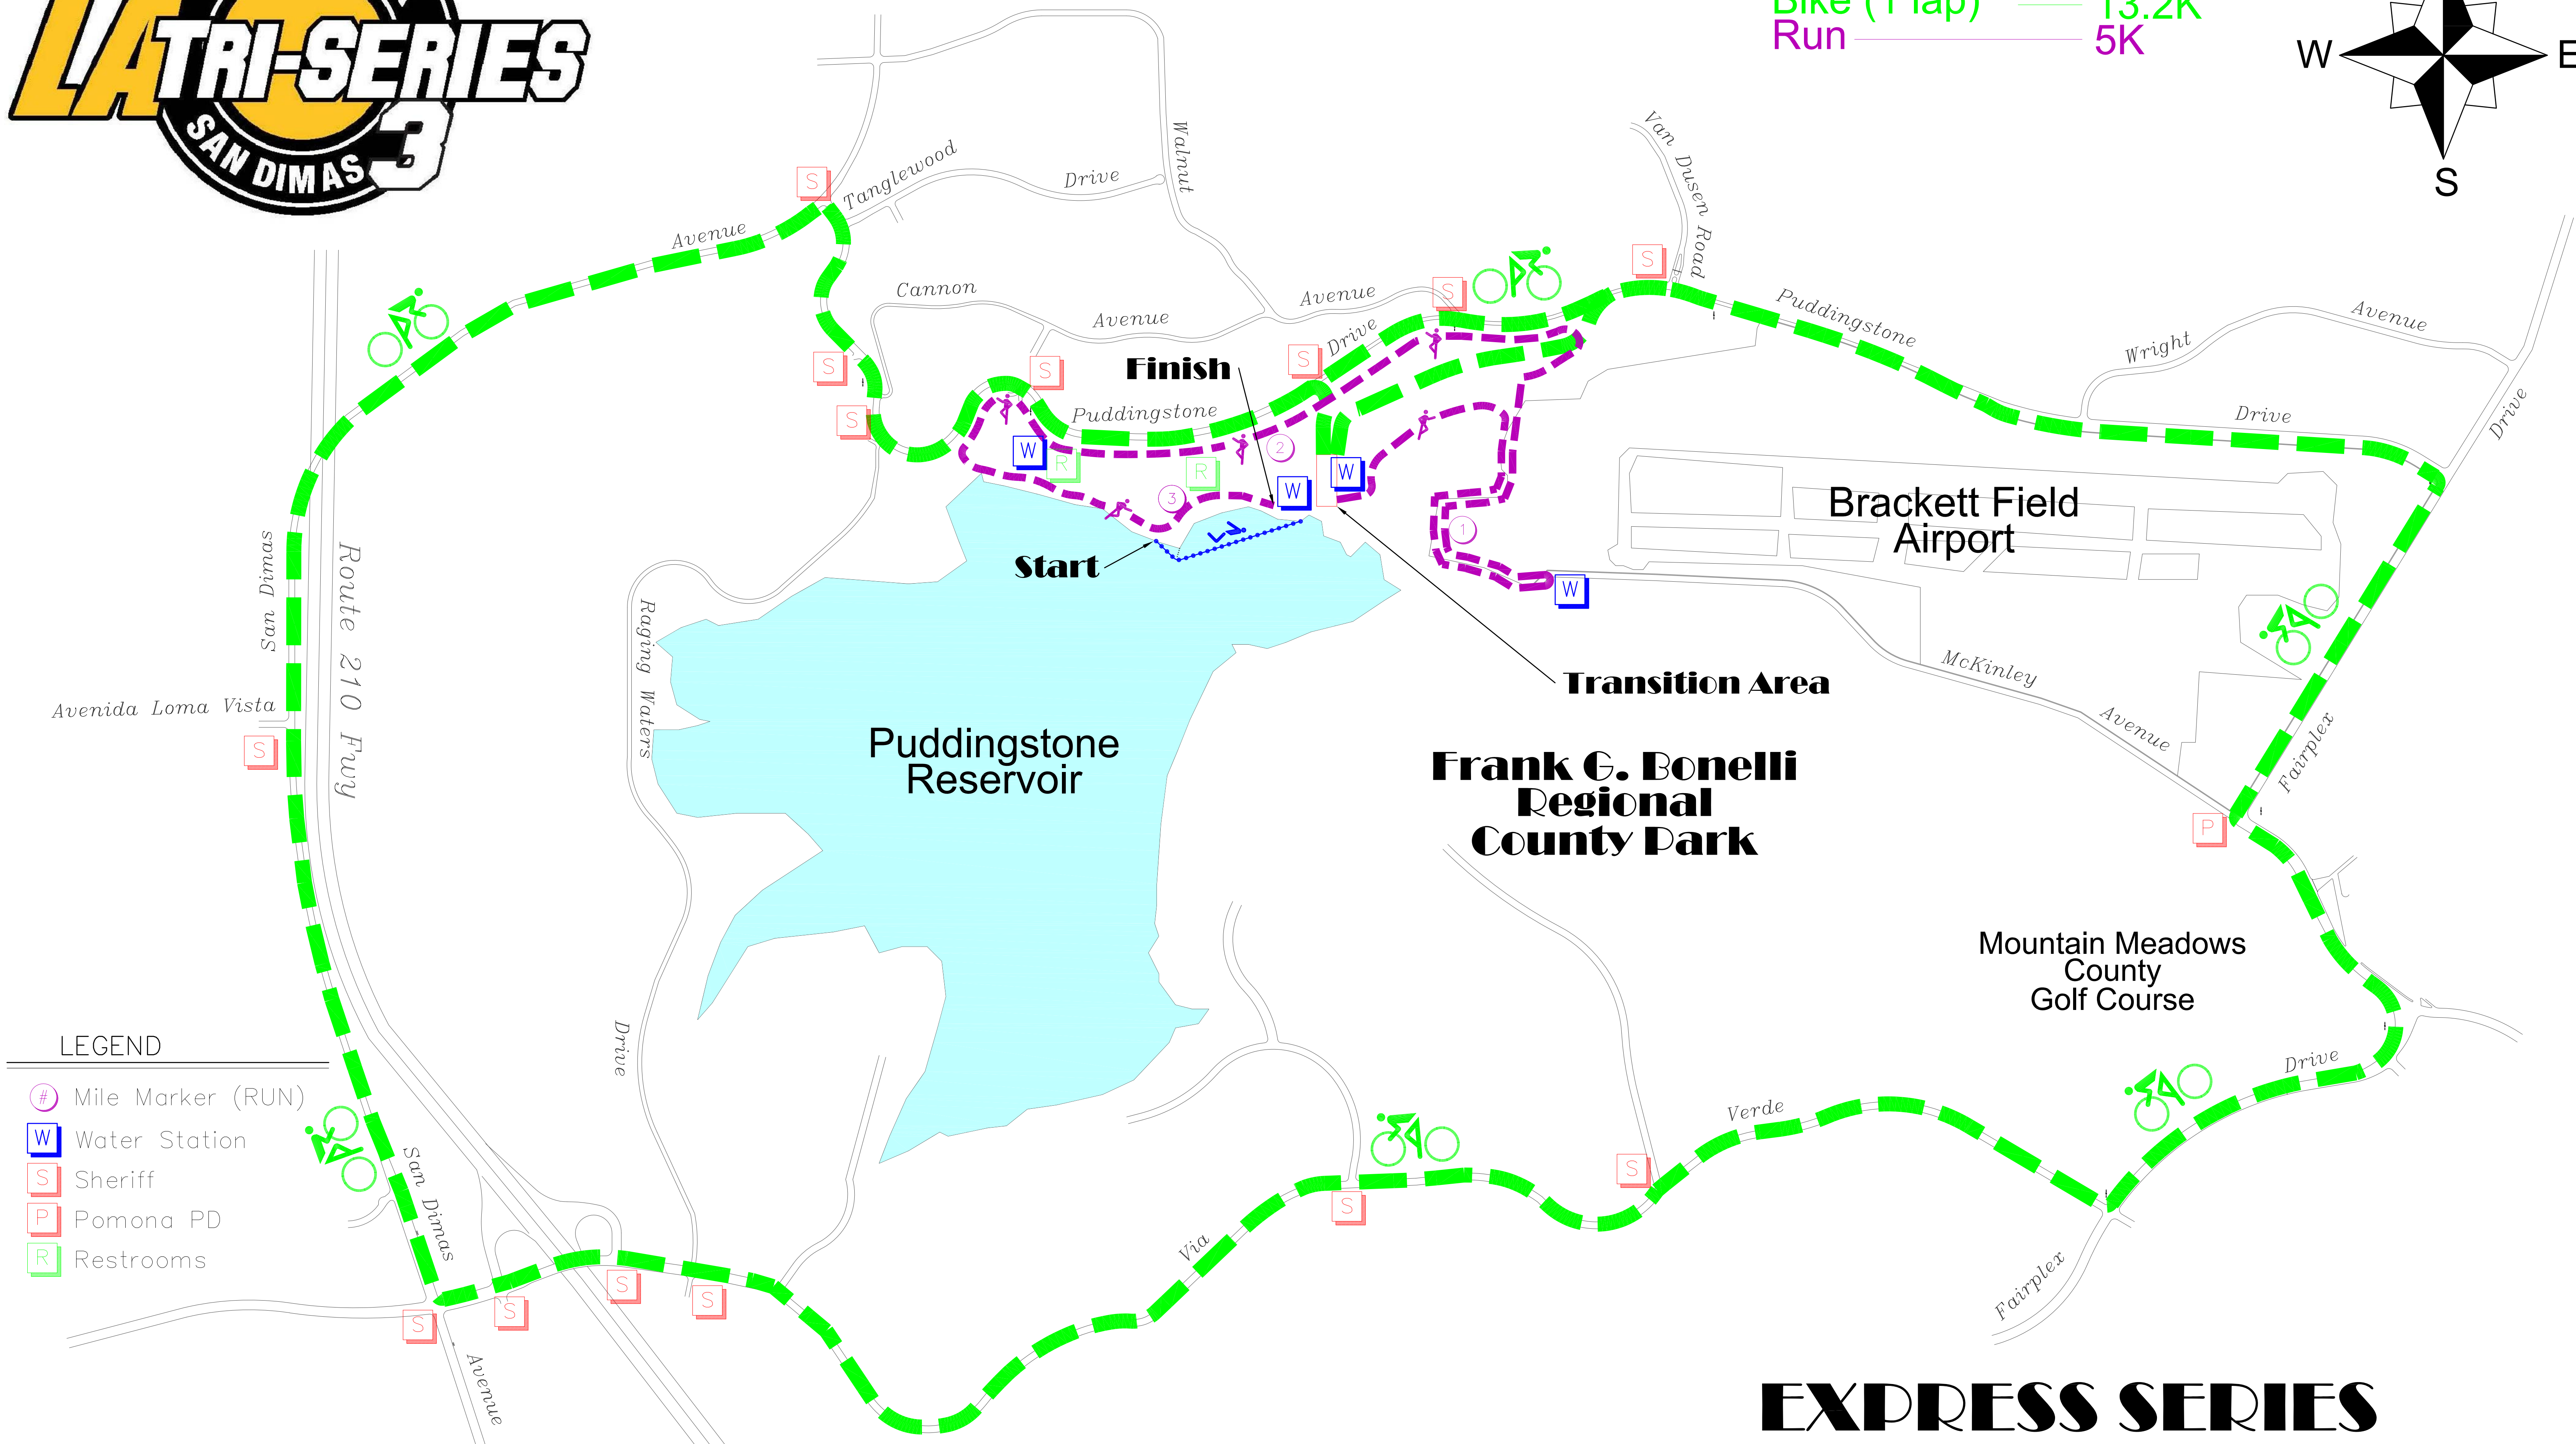

Course Legend:

- Swim ——— 300M
- Bike (1 lap) ——— 13.2K
- Run ——— 5K

LEGEND

- # Mile Marker (RUN)
- W Water Station
- S Sheriff
- P Pomona PD
- R Restrooms

EXPRESS SERIES RACE #3 NORTH SHORE (Bike 1 Lap)